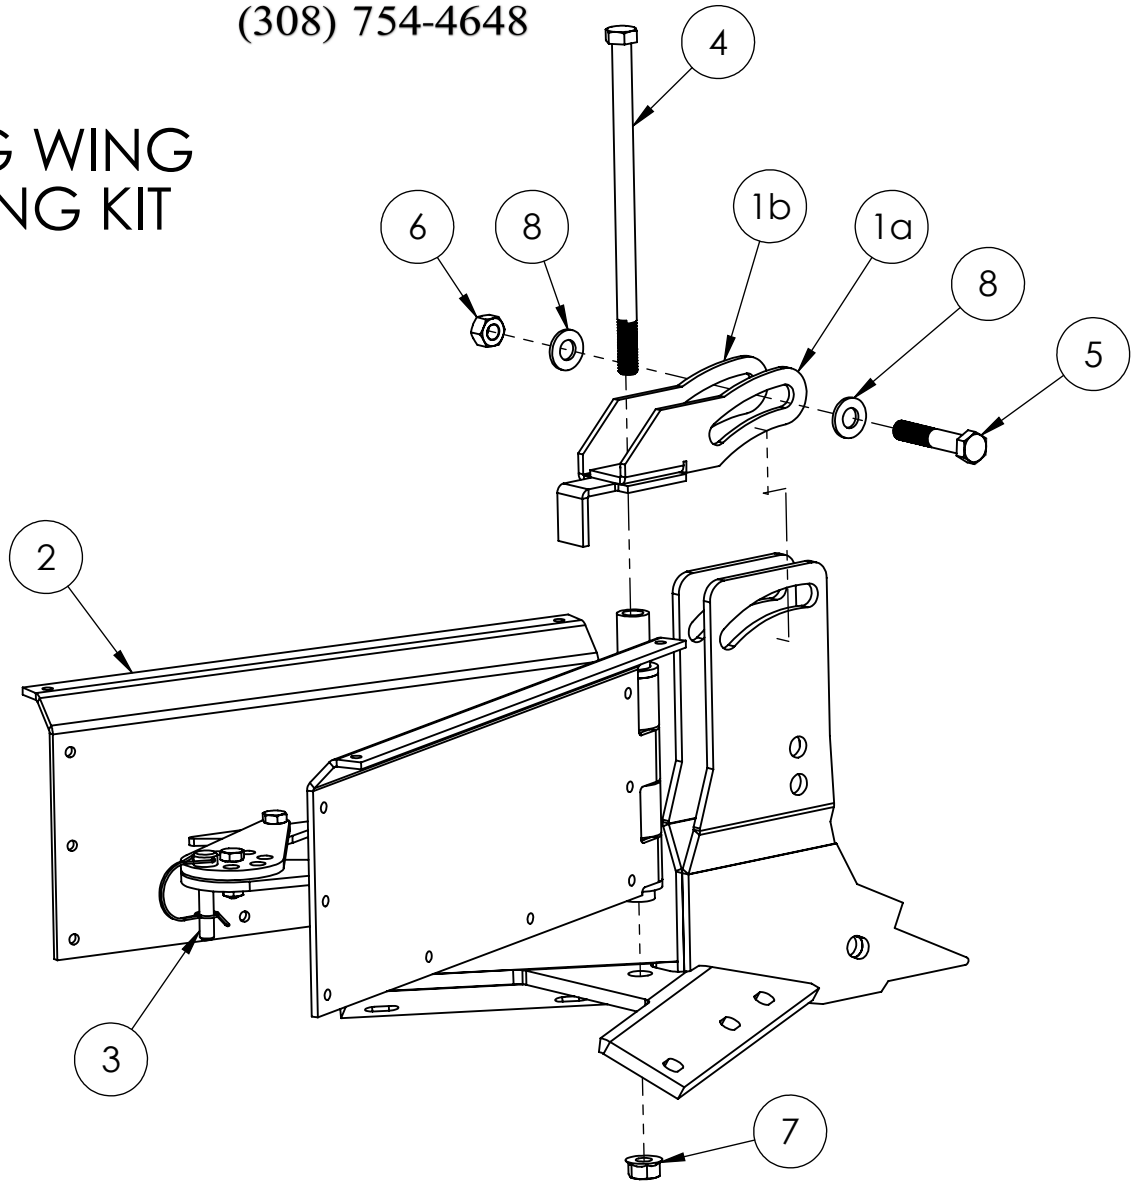

1404 Hwy 281 St. Paul, NE 68873

(308) 754-4648

RIDGING WING MOUNTING KIT

ITEM NO.	PART NUMBER	QTY.
1a	Universal Wing Mnt. Right	1
1b	Universal Wing Mnt. Left	1
2	Ridging Wing	1
3	3/8 Quick Clip Pin	1
4	1/2 X 9 Bolt Gr 5	1
5	1/2 x 2 3/4 Bolt Gr 5	1
6	1/2 Hex Nut Gr 5	1
7	1/2 Wiz Nut	1
8	1/2 SAE Washer Gr 8	2